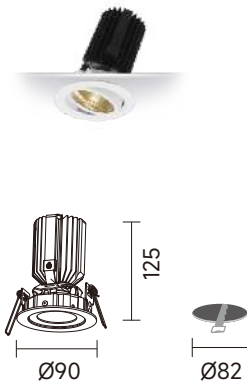

WH BK

Inn mini

- Single and Twin designed for architectural lighting, 10W LED with high efficiency reflector, Medium beam and flood Beam in option.
- Designed for LED MR16 bulb with Gx5.3 lamp holder, or LED GU10 with GU10 lamp holder.
- Free in all direction with 20 degree tilt, good choice for shop and retail business.

24°

38°

DALI TRIAC LED IP20 0-10V RA>80 RA>90

CODE	Watts	CCT	Beam	Lumen
85116-102M	10W	WL 2700K	24°	1017 lm
85116-102L	10W	WL 2700K	38°	905 lm
85116-103M	10W	WL 3000K	24°	1049 lm
85116-103L	10W	WL 3000K	38°	933 lm
85116-104M	10W	NL 4000K	24°	1154 lm
85116-104L	10W	NL 4000K	38°	1026 lm