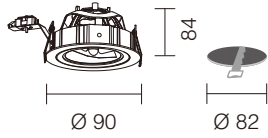

TRIAC

Gx5.3

GU10

IP20

CODE

Watts

82111

50W max

82141

50W max

TRIAC

Gx5.3

GU10

IP20

CODE

Watts

82121

50W max

82142

50W max